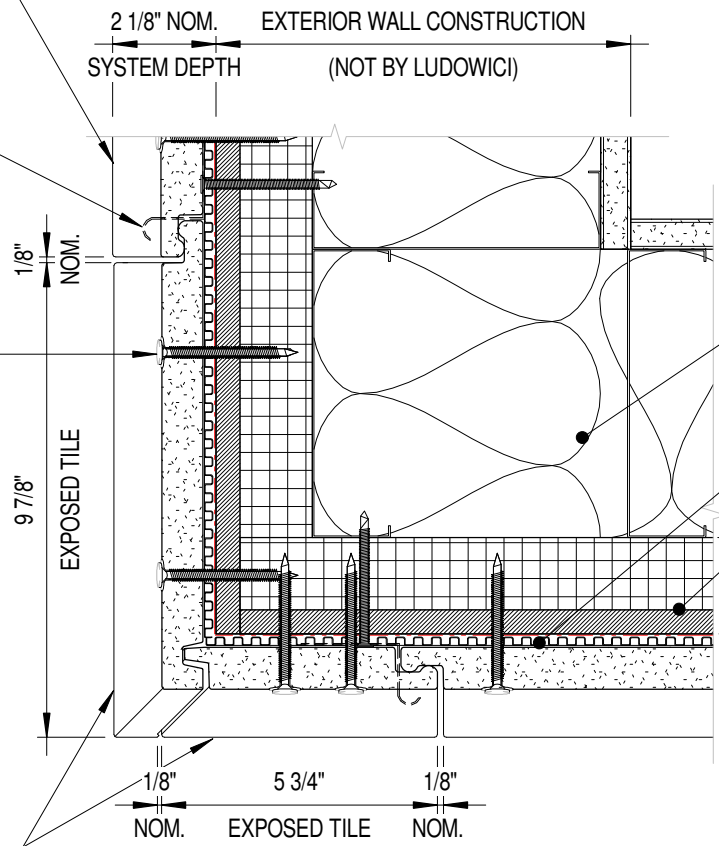

Building Construction: Stud Wall Framing

Drawing Date: 2023.08.25

Scale:

Ludowici Reference #: NeXclad Shingle 16 3axo .

The information contained on this drawing is the property of Ludowici Roof Tile. Any use or reproduction in whole or in part without the express written permission of Ludowici Roof Tile is strictly prohibited. Ludowici Roof Tile, Inc. reserves the right to modify the configuration of item(s) shown without prior written notice.

LUDOWICI NEXCLAD SHINGLE 16 TWO-PIECE CORNER ACCESSORY TILES

2 1/8" NOM. SYSTEM DEPTH EXTERIOR WALL CONSTRUCTION (NOT BY LUDOWICI)

1/8" NOM.

9 7/8" EXPOSED TILE

EXTERIOR WALL FRAMING (NOT BY LUDOWICI)

3/16" LUDOWICI DRAINAGE PLANE MATERIAL