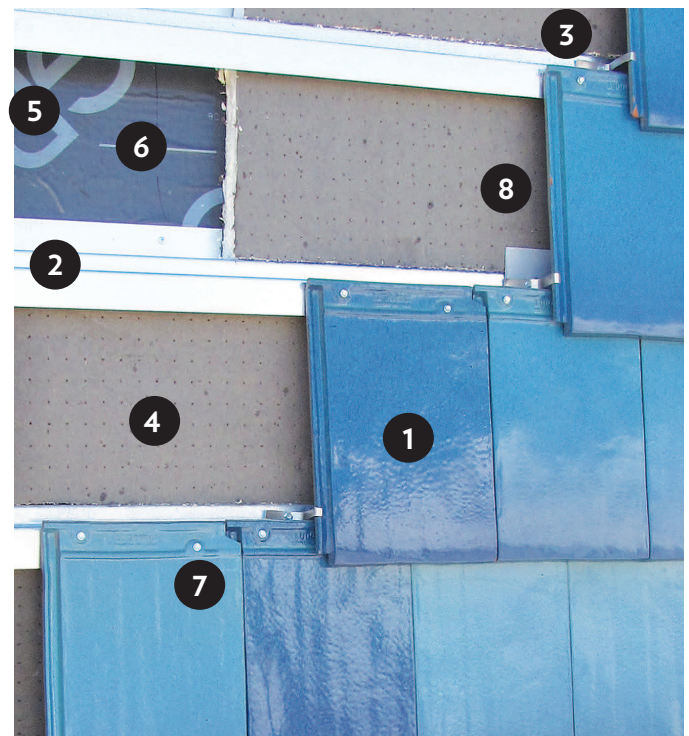

CERTIFICATIONS

- ◆ ASTM C67-07A Breaking Load Test (passed)
- ◆ ASTM C67-07A Efflorescence Test (passed)
- ◆ ASTM C67-07A Freeze Thaw Test (passed)
- ◆ ASTM C67-07A Water Absorption Test (passed)

NEXCLAD 14

INSTALLATION DETAILS

- 1 NeXclad
- 2 NeXclad system rail
- 3 Restraining clip
- 4 Insulation (rigid or mineral wool)
- 5 Air and moisture barrier
- 6 Exterior grade sheathing
- 7 Stainless steel fasteners
- 8 Air cavity
- 9 Nailable exterior grade sheathing

NeXclad Rainscreen System

Direct to sheathing NeXclad System

Rainscreen
NeXclad System
Rail

COLORS AND FINISHES

NEXCLAD 14 – NEXCLAD 16

NeXclad offers a single through-body color, various glaze colors, and a variety of glaze application techniques. Ludowici also has custom color capabilities to meet your design needs.