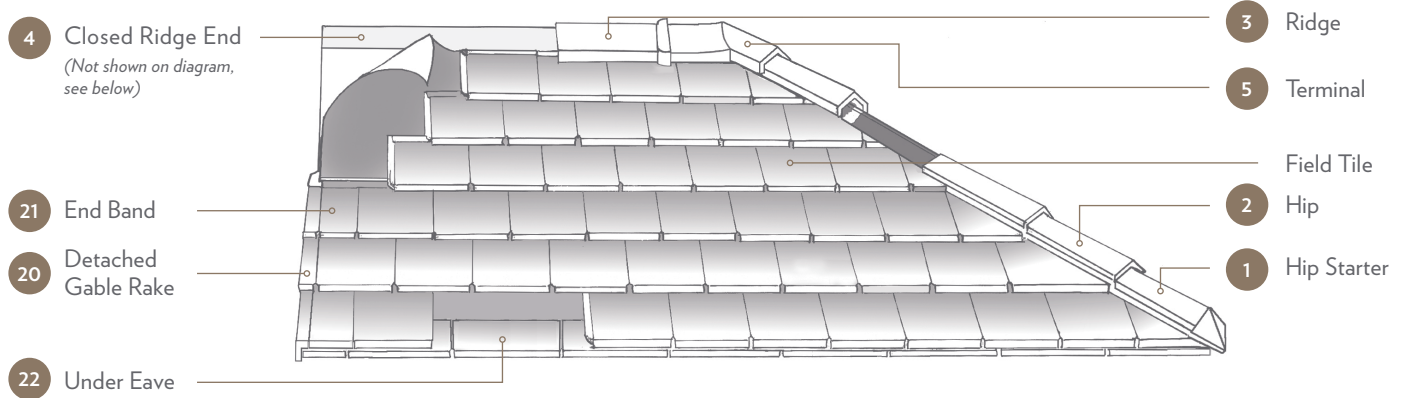

### GREEN ATTRIBUTES

Ludowici terra cotta is an energy-efficient, sustainable choice for your new roof. Learn more about our green story in the Ludowici *Green Promise* brochure.

\* Textures available include brushed butt, battered butt and top sand. Similar tile profiles available in additional textures. Please see a sales representative for more details.

# CLASSIC 14" INTERLOCKING TILE

HIP & RIDGE							
Visit <a href="http://www.ludowici.com">www.ludowici.com</a> to download a detailed product sheet on Hip, Ridge and Decorative Hip Starters.							
PROFILE	1 HIP STARTER	2 HIP	3 RIDGE	4 CLOSED RIDGE END	5 TERMINAL		
V-Hip & Ridge Trim Group	V-Hip Starter	V-Hip	V-Ridge	V-Closed Ridge End	V-2 Hip	1 Ridge Terminal	
#118/#211 Hip & Ridge Trim Group	#168 Hip Starter	#118 Hip Roll	#211 Ridge	#211 Closed Ridge End	#118/#211	2 Hip 1 Ridge Terminal	
Circular Cover Hip & Ridge Trim Group	CC-Hip Starter	CC-Hip	CC-Ridge	CC-Closed Ridge End	CC-2 Hip	1 Ridge Terminal	CC-Low Bump 2 Hip 1 Ridge Terminal
#102/#206 Hip & Ridge Trim Group	#152 Hip Starter	#102 Hip Roll	#206 Ridge	#206 Closed Ridge End	#102/#206	2 Hip 1 Ridge Terminal	#405 High Bump 2 Hip 1 Ridge Terminal #406 High Bump Gable Terminal

FITTINGS				
PROFILE	20 DETACHED GABLE RAKE		21 END BAND	22 UNDER EAVE
	Left Rake	Right Rake	End Band	Under Eave
Length	14"		14"	12"
Exposure	11"		11"	12"
Weight	2.0 lbs./pc.		3.3 lbs./pc.	2.3 lbs./pc.