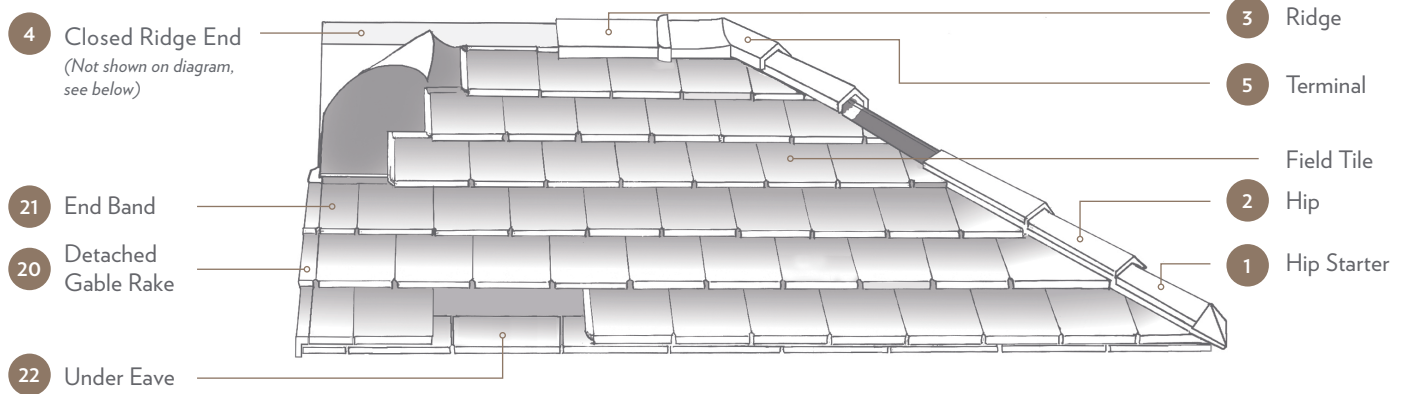

# AMERICANA 14" INTERLOCKING TILE

HIP & RIDGE		Visit <a href="http://www.ludowici.com">www.ludowici.com</a> to download a detailed product sheet on Hip, Ridge and Decorative Hip Starters.					
PROFILE	1 HIP STARTER	2 HIP	3 RIDGE	4 CLOSED RIDGE END	5 TERMINAL		
V-Hip & Ridge Trim Group	V-Hip Starter	V-Hip	V-Ridge	V-Closed Ridge End	V-2 Hip	1 Ridge Terminal	
#118/#211 Hip & Ridge Trim Group	#168 Hip Starter	#118 Hip Roll	#211 Ridge	#211 Closed Ridge End	#118/#211	2 Hip 1 Ridge Terminal	
Circular Cover Hip & Ridge Trim Group	CC-Hip Starter	CC-Hip	CC-Ridge	CC-Closed Ridge End	CC-2 Hip	CC-Low Bump	
#102/#206 Hip & Ridge Trim Group	#152 Hip Starter	#102 Hip Roll	#206 Ridge	#206 Closed Ridge End	#102/#206	#405 High Bump	#406 High Bump
					2 Hip 1 Ridge Terminal	2 Hip 1 Ridge Terminal	Gable Terminal

FITTINGS				
PROFILE	20 DETACHED GABLE RAKE		21 END BAND	22 UNDER EAVE
	Left Rake	Right Rake	End Band	Under Eave
Length	14"		14"	12"
Exposure	11"		11"	12"
Weight	2.0 lbs./pc.		3.3 lbs./pc.	2.3 lbs./pc.