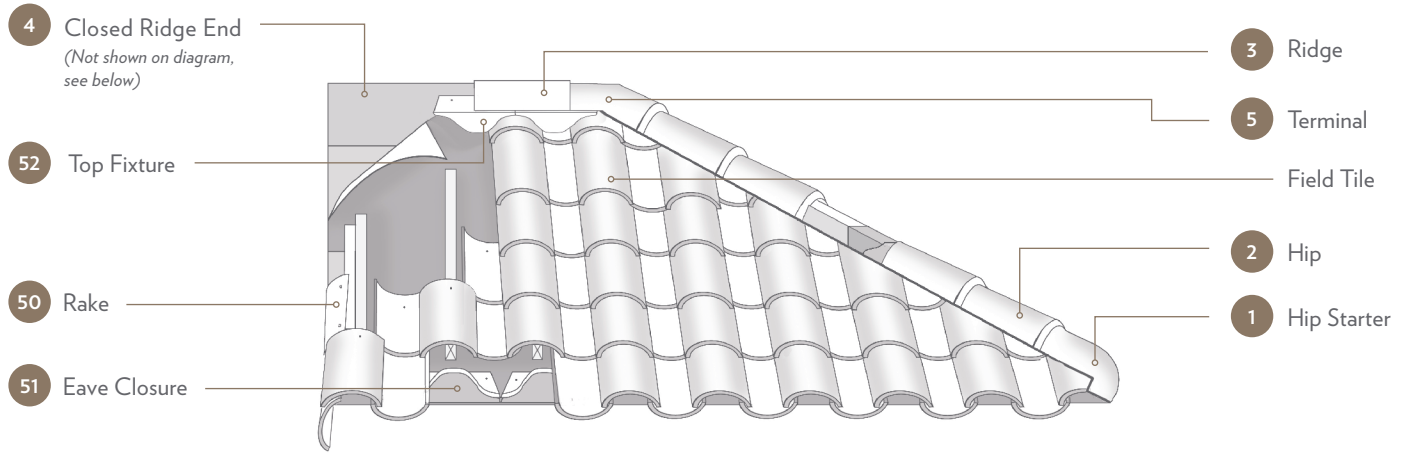

PHYSICAL CHARACTERISTICS

CHARACTERISTIC	STRAIGHT BARREL MISSION 18 3/8" TILE	PROFILE
Weight Per Square	1165 lbs.	
Pieces Per Square	163 pcs.	
Overall Size	8" x 18 3/8"	
Exposure	11 1/2" C.C. x 15 3/8"	
Installed Barrel Height Off Deck	4 3/8" Nominal	
Minimum Slope	5:12	
Color Blends	Available in all standard and custom colors. For more information about Ludowici's color program, please see the <i>Colors of Ludowici</i> brochure.	
Base Texture	Smooth Also available in custom textures. Please see the <i>Terra Cotta Textures</i> brochure for more information.	

STRAIGHT BARREL MISSION 18 3/8" TILE

HIP & RIDGE Visit www.ludowici.com to download a detailed product sheet on Hip, Ridge and Decorative Hip Starters.

	1	2	3	4	5		
PROFILE	HIP STARTER	HIP	RIDGE	CLOSED RIDGE END	TERMINAL		
Circular Cover Hip & Ridge Trim Group	CC-Hip Starter	CC-Hip	CC-Ridge	CC-Closed Ridge End	CC-2 Hip 1 Ridge Terminal	CC-Low Bump 2 Hip 1 Ridge Terminal	
#102/#206 Hip & Ridge Trim Group	#152 Hip Starter	#102 Hip Roll	#206 Ridge	#206 Closed Ridge End	#102/#206 2 Hip 1 Ridge Terminal	#405 High Bump 2 Hip 1 Ridge Terminal	#406 High Bump Gable Terminal